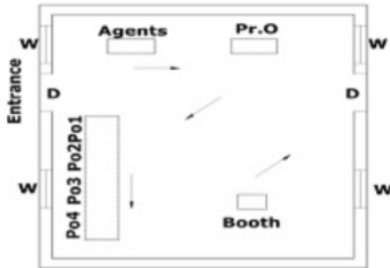

Cad View

Key MAP View

Minimum Basic Facility (Please ✓)	Water	Ramp	Plug Point	Toilet	Health Care
✓	✓	✓	✓	✓	✓