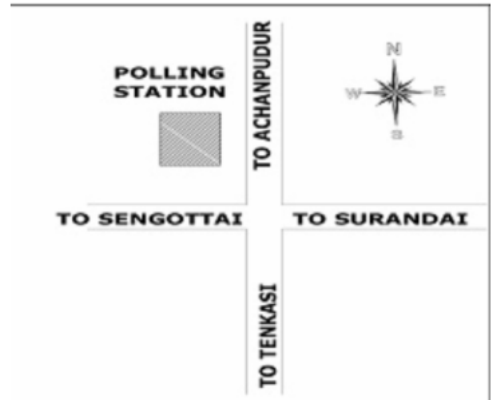

Cad View

Key MAP View

Minimum Basic Facility (Please ✓)	Water	Ramp	Plug Point	Toilet	Health Care
✓	✓	✓	✓	✓	✓