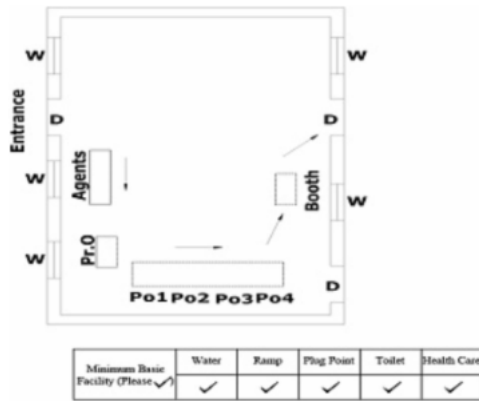

Nazri Naksha

Google Map View

Polling Station Building Front View

Polling Station Front View

Cad View

Key MAP View