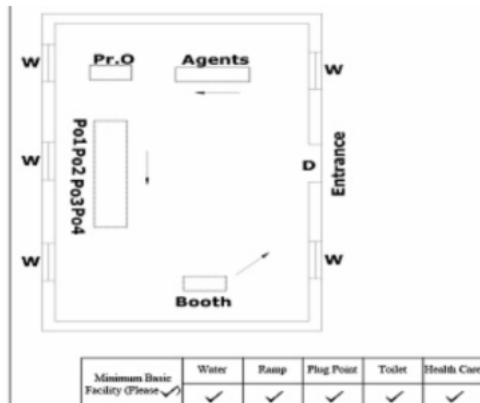

Nazri Naksha

Google Map View

Polling Station Building Front View

Polling Station Front View

Cad View

Key MAP View