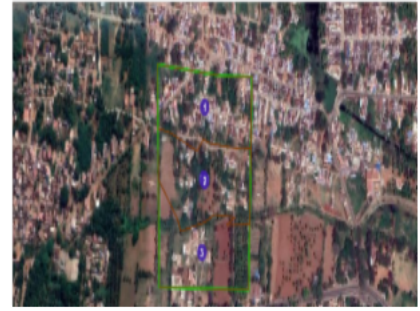

Nazri Naksha

Google Map View