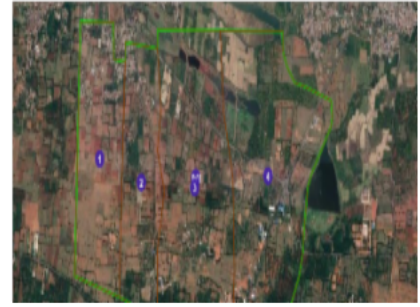

Nazri Naksha

Google Map View