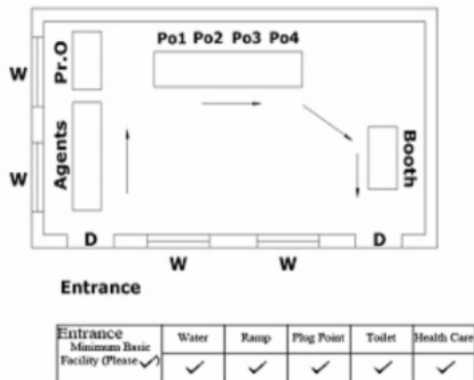

Nazri Naksha

Google Map View

Polling Station Building Front View

Polling Station Front View

Cad View

Key MAP View