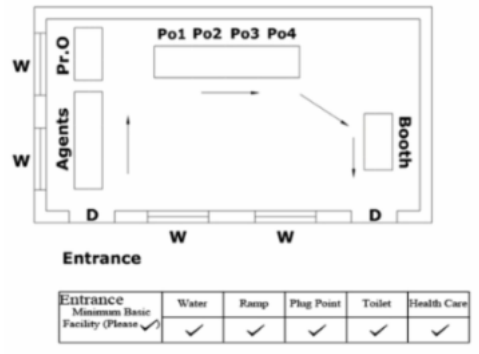

Nazri Naksha

Google Map View

Polling Station Building Front View

Polling Station Front View

Cad View

Key MAP View