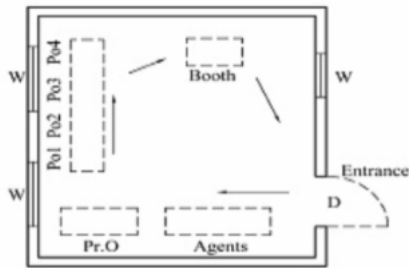

Cad View

Key MAP View

Minimum Basic Facility (Please)	Water	Ramp	Plug Point	Toilet	Health Care
✓	✓	✓	✓	✓	✓