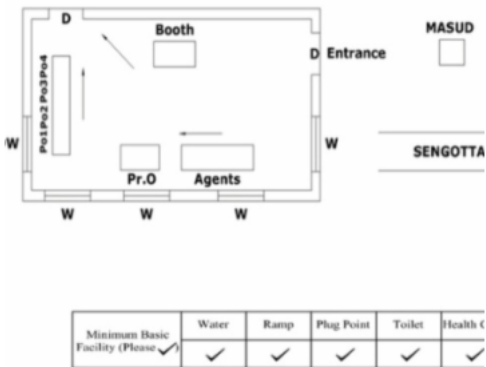

Nazri Naksha

Google Map View

Polling Station Building Front View

Polling Station Front View

Cad View

Key MAP View