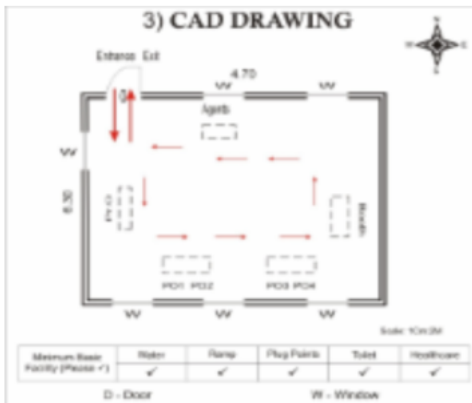

Nazri Naksha

Google Map View

Polling Station Building Front View

Polling Station Front View

Cad View

Key MAP View