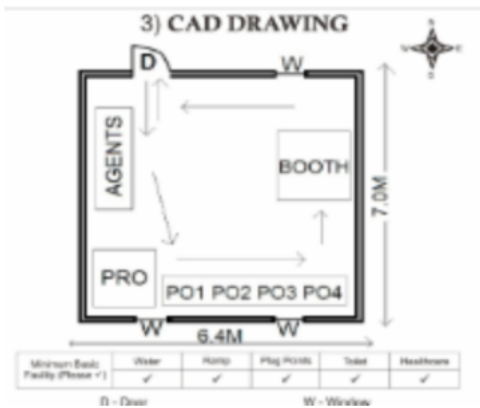

Nazri Naksha

Google Map View

Polling Station Building Front View

Polling Station Front View

Cad View

Key MAP View