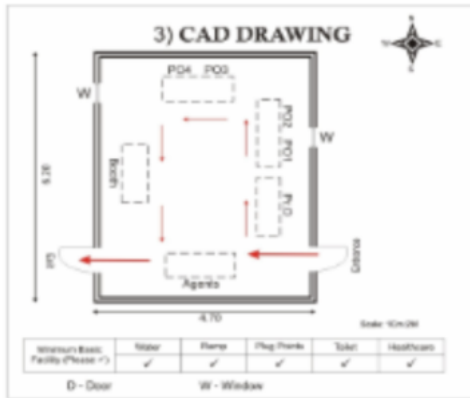

Nazri Naksha

Google Map View

Polling Station Building Front View

Polling Station Front View

Cad View

Key MAP View