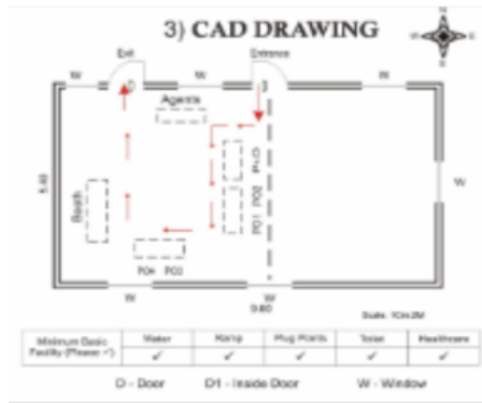

Nazri Naksha

Google Map View

Polling Station Building Front View

Polling Station Front View

Cad View

Key MAP View