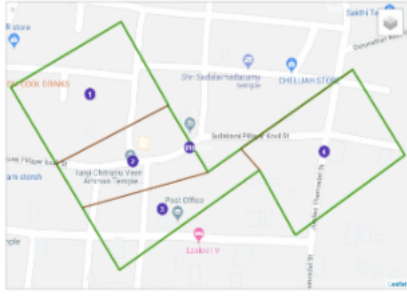

Nazri Naksha

Google Map View