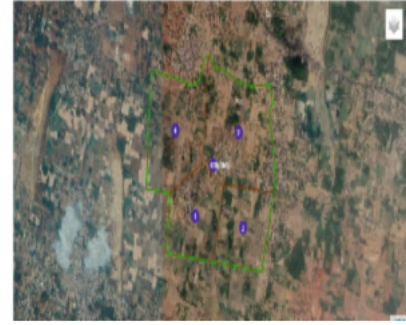

Nazri Naksha

Google Map View