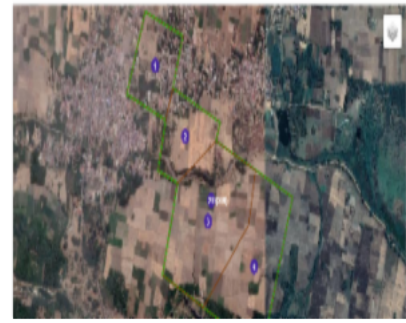

Nazri Naksha

Google Map View