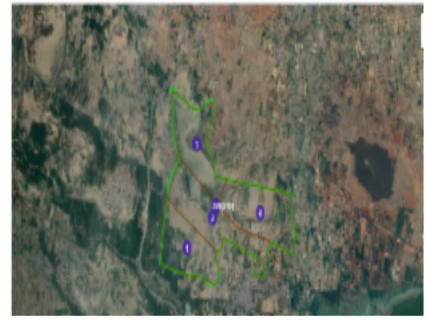

Nazri Naksha

Google Map View