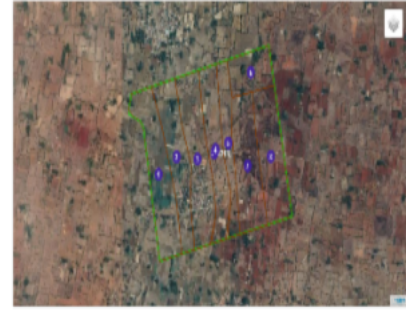

Nazri Naksha

Google Map View