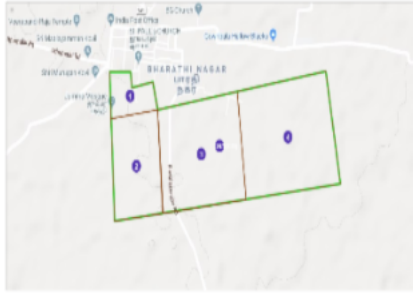

Nazri Naksha

Google Map View