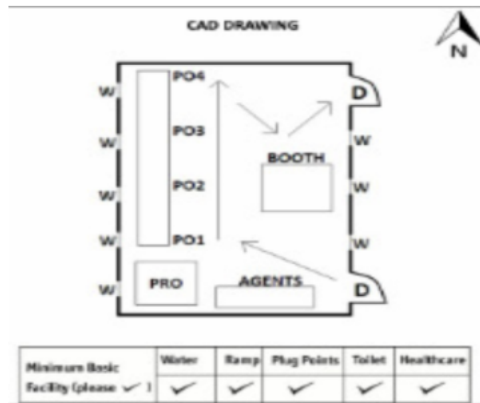

Nazri Naksha

Google Map View

Polling Station Building Front View

Polling Station Front View

Cad View

Key MAP View