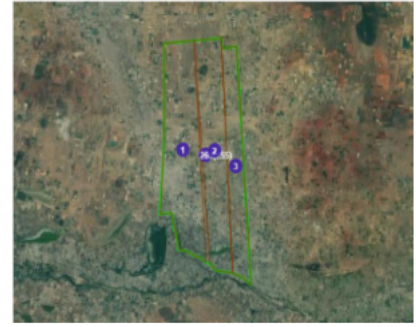

Nazri Naksha

Google Map View