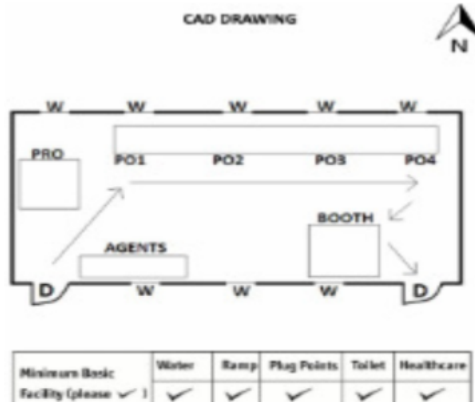

Nazri Naksha

Google Map View

Polling Station Building Front View

Polling Station Front View

Cad View

Key MAP View