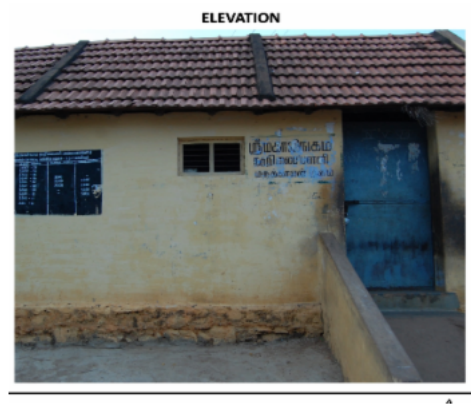

Polling Station Building Front View

Polling Station Front View