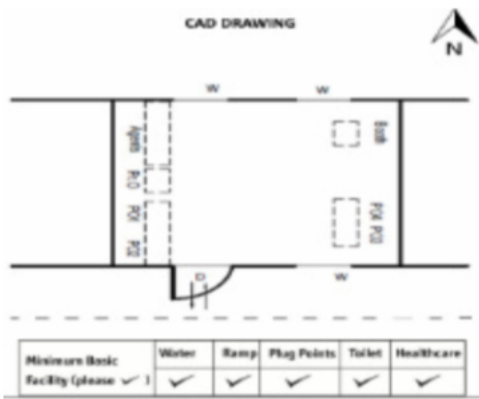

Nazri Naksha

Google Map View

Polling Station Building Front View

Polling Station Front View

Cad View

Key MAP View