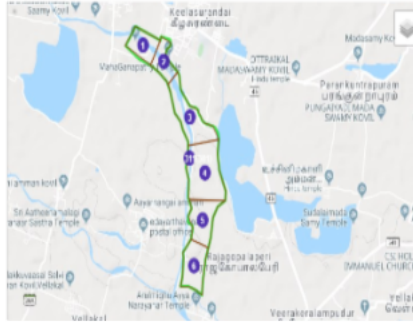

Nazri Naksha

Google Map View