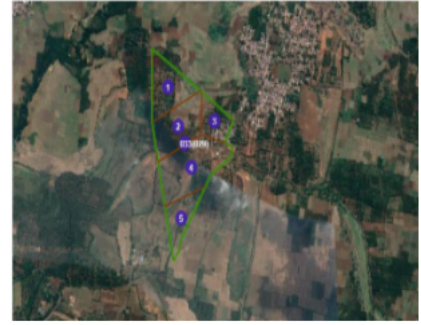

Nazri Naksha

Google Map View