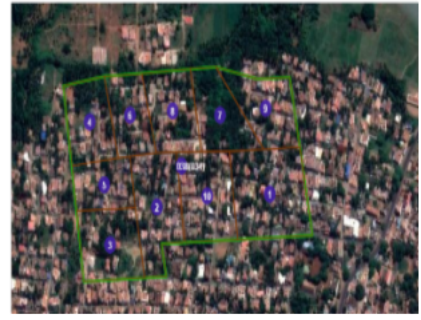

Nazri Naksha

Google Map View