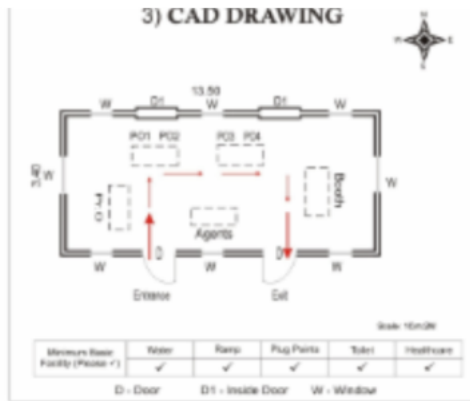

Nazri Naksha

Google Map View

Polling Station Building Front View

Polling Station Front View

Cad View

Key MAP View