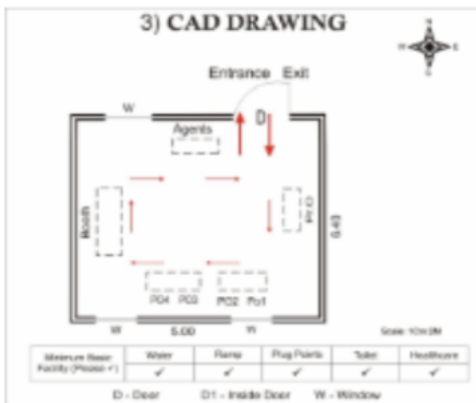

Nazri Naksha

Google Map View

Polling Station Building Front View

Polling Station Front View

Cad View

Key MAP View