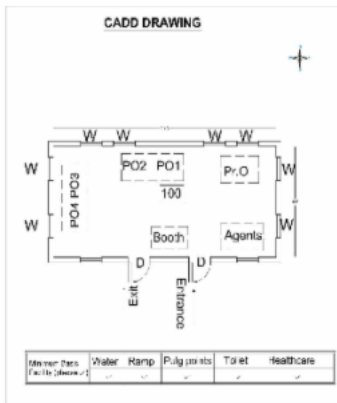

Nazri Naksha

Google Map View

Polling Station Building Front View

WGFX+FQ2, Kadanganeri, Tamil Nadu 627854, India,
Lat: 8.923585, Long: 77.549432
10 Sept, 25, 01:14 pm, Wednesday

34.48° 209 SW

Polling Station Front View

WGFX+FQ2, Kadanganeri, Tamil Nadu 627854, India,
Lat: 8.923585, Long: 77.549432
10 Sept, 25, 01:14 pm, Wednesday

34.48° 209 SW

Cad View

Key MAP View