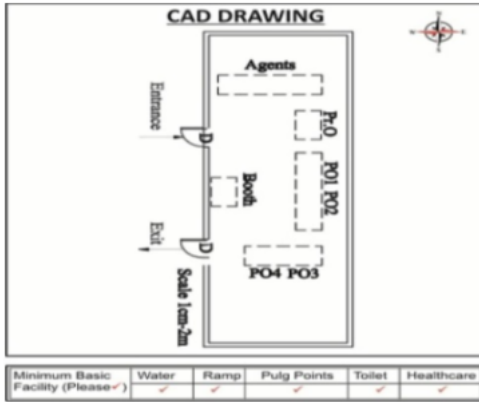

Nazri Naksha

Google Map View

Polling Station Building Front View

Polling Station Front View

Cad View

Key MAP View