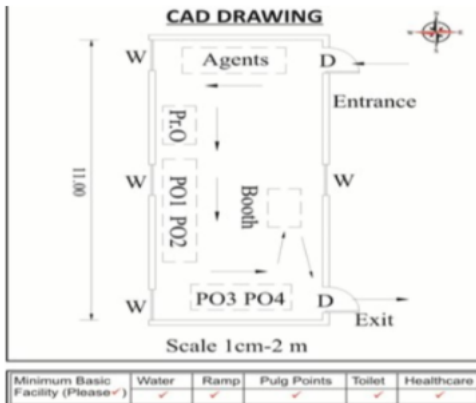

Nazri Naksha

Google Map View

Polling Station Building Front View

Polling Station Front View

Cad View

Key MAP View