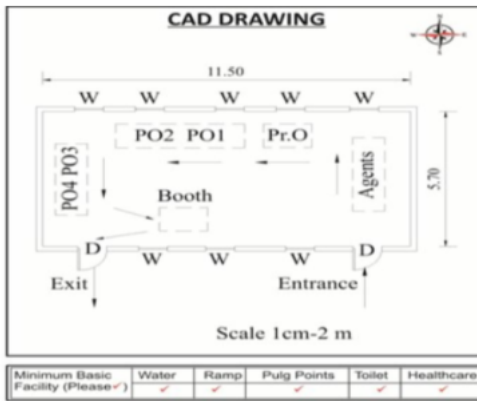

Nazri Naksha

Google Map View

Polling Station Building Front View

Polling Station Front View

Cad View

Key MAP View