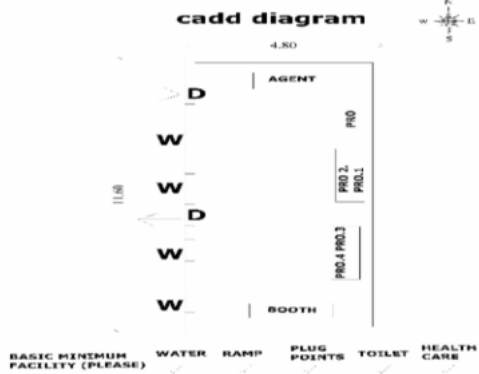

Nazri Naksha

Google Map View

Polling Station Building Front View

Polling Station Front View

Cad View

Key MAP View