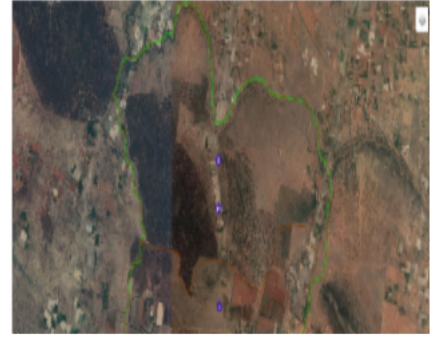

Nazri Naksha

Google Map View