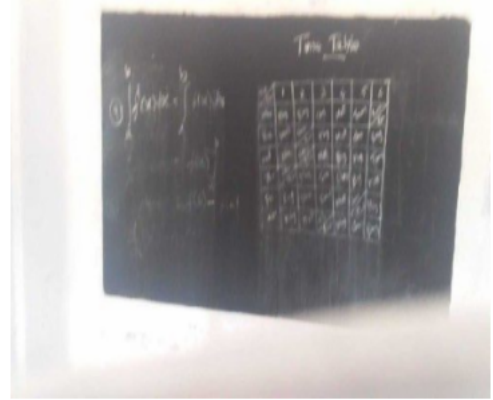

Polling Station Building Front View

Polling Station Front View