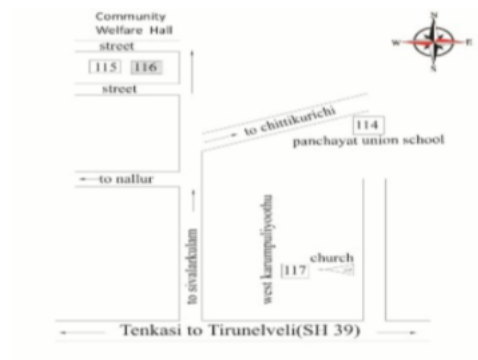

Google Map View

Polling Station Building Front View

Polling Station Front View

Cad View

Key MAP View

Minimum Basic Facility (Please-)	Water	Ramp	Puig Points	Toilet	Healthcare
	✓	✓	✓	✓	✓

a) Landmarks	b) Road Names
PS POLLING STATION	