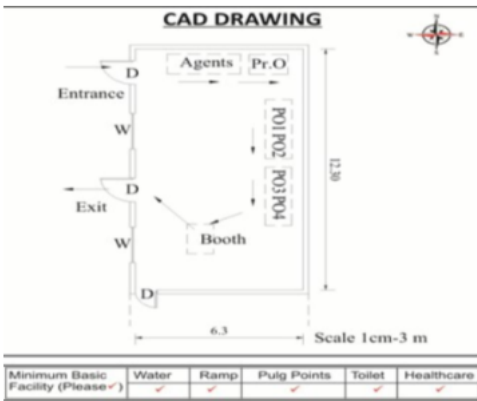

Nazri Naksha

Google Map View

Polling Station Building Front View

Polling Station Front View

Cad View

Key MAP View