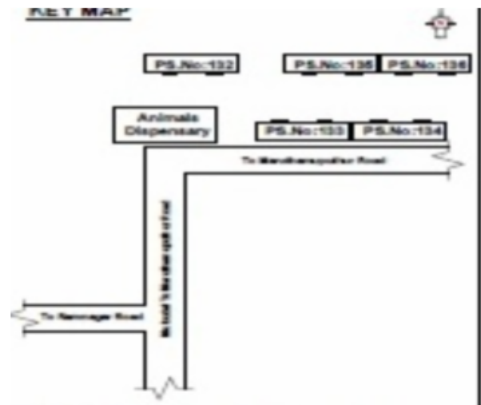

Cad View

Key MAP View

Scanned with CamScanner