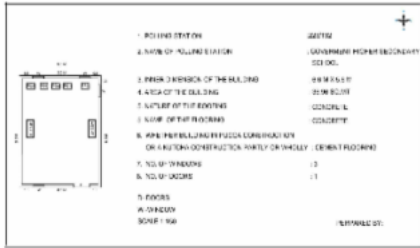

Cad View

Key MAP View

Scanned with CamScanner