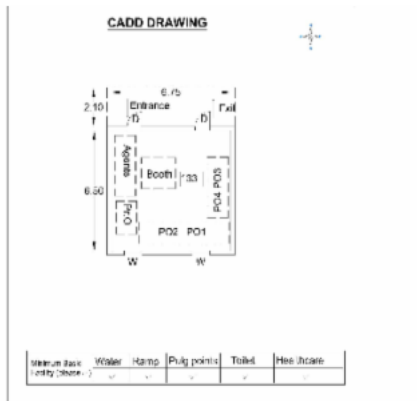

Nazri Naksha

Google Map View

Polling Station Building Front View

Polling Station Front View

Cad View

Key MAP View