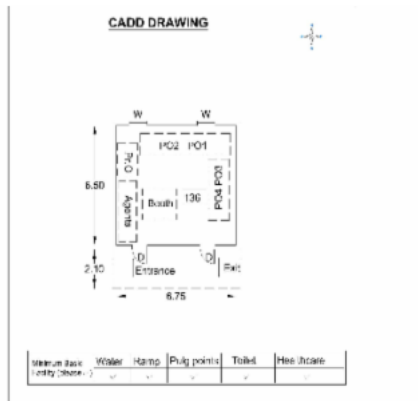

Nazri Naksha

Google Map View

Polling Station Building Front View

Polling Station Front View

Cad View

Key MAP View