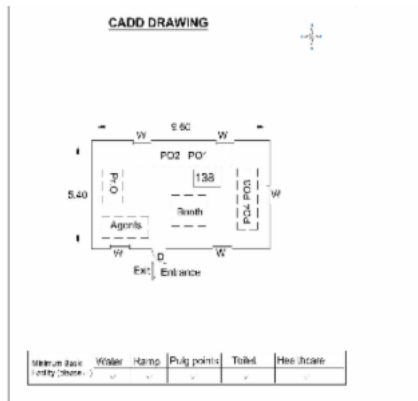

Nazri Naksha

Google Map View

Polling Station Building Front View

Polling Station Front View

Cad View

Key MAP View