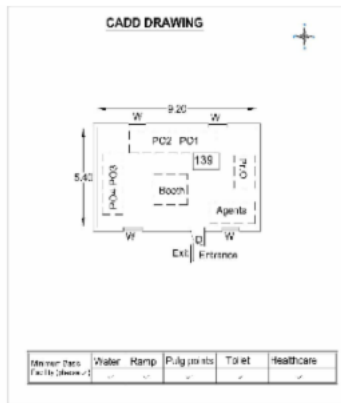

Nazri Naksha

Google Map View

Polling Station Building Front View

Polling Station Front View

Cad View

Key MAP View