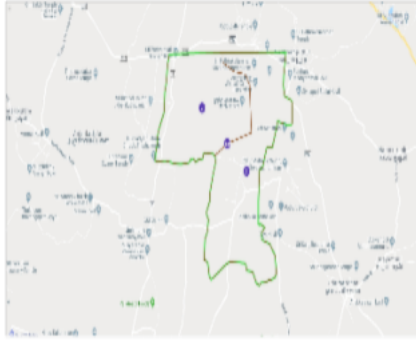

Nazri Naksha

Google Map View