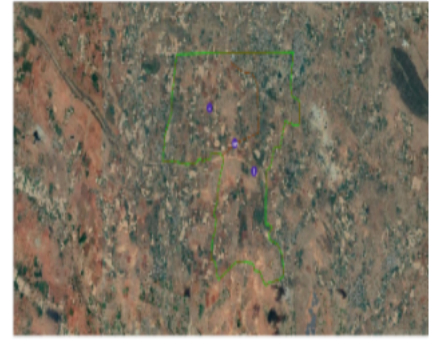

Nazri Naksha

Google Map View