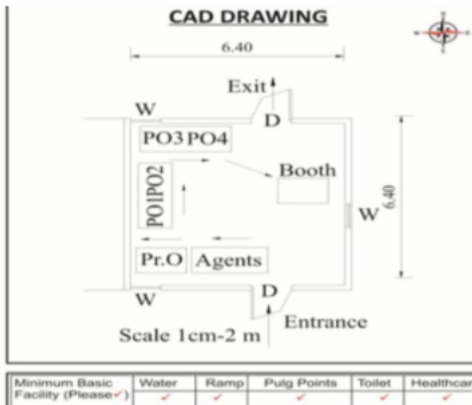

Nazri Naksha

Google Map View

Polling Station Building Front View

Polling Station Front View

Cad View

Key MAP View