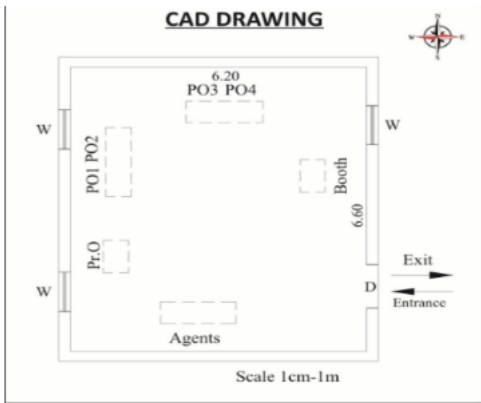

Nazri Naksha

Google Map View

Polling Station Building Front View

Polling Station Front View

Cad View

Key MAP View