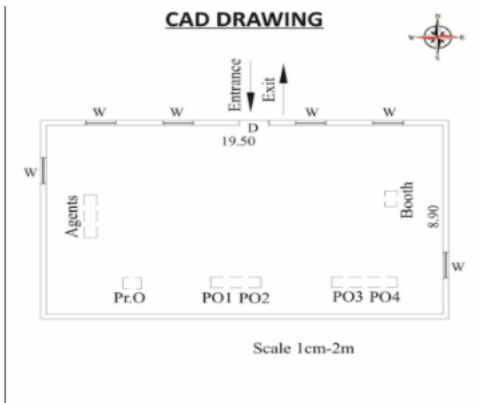

Nazri Naksha

Google Map View

Polling Station Building Front View

Polling Station Front View

Cad View

Key MAP View