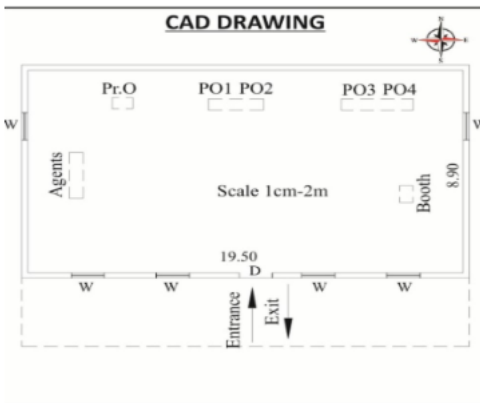

Nazri Naksha

Google Map View

Polling Station Building Front View

Polling Station Front View

Cad View

Key MAP View