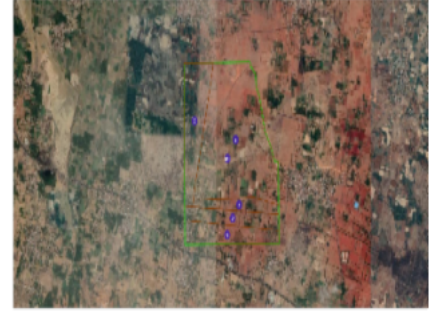

Nazri Naksha

Google Map View