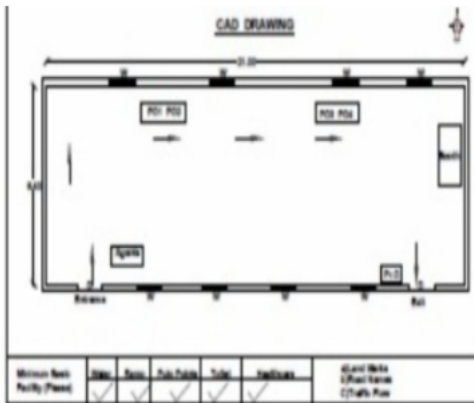

Nazri Naksha

Google Map View

Cad View