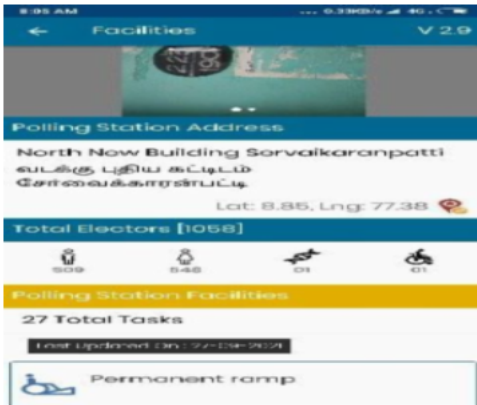

Polling Station Building Front View